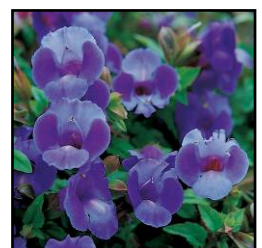

12.8" New Guinea
Mixed – **New!**
(Shade/Sun)

12.8" New Guinea
Sweet Cherry
(Shade/Sun)

13" Dragon Wing Begonia
- Red (Part Sun)

12.8" Reiger
Begonia (Shade)

12" Impatiens
(Shade)

12" Fuchsia
(Shade)

12" Torenia
(Part Shade/Shade)